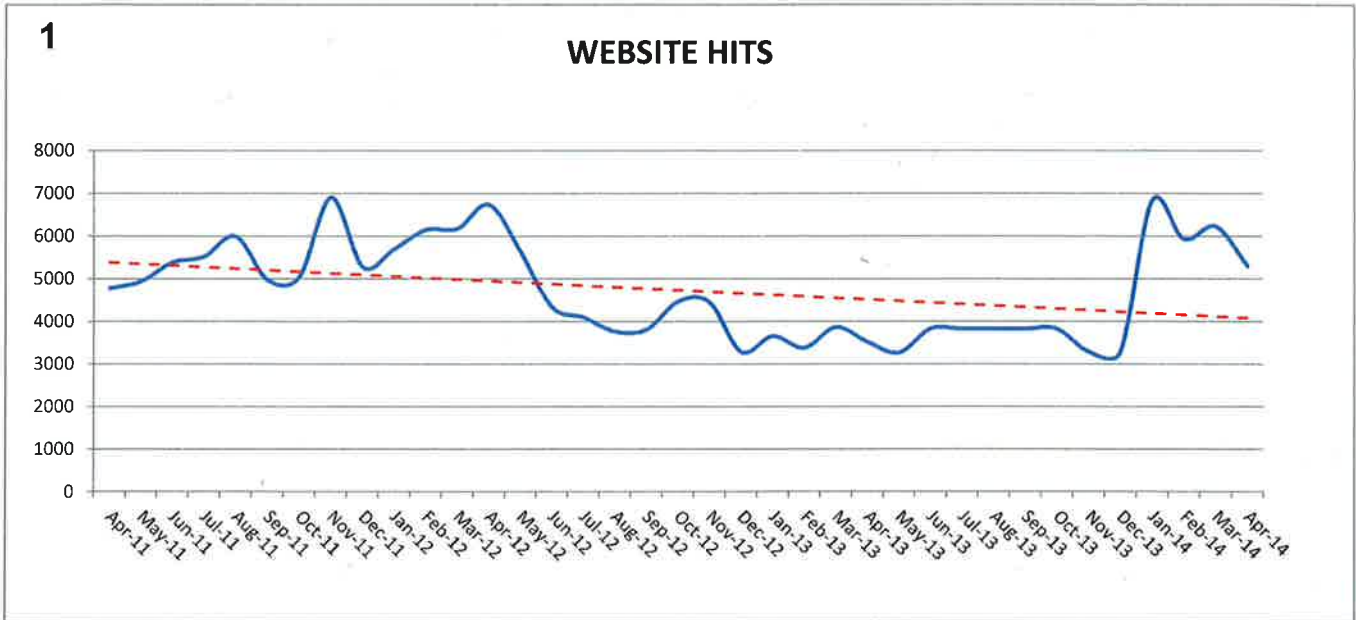

Pensions Admin Report Balanced Scorecard Appendix 3B - GRAPHS only @30th April 2014

Pensions Admin Report Balanced Scorecard Appendix 3B - GRAPHS only @30th April 2014